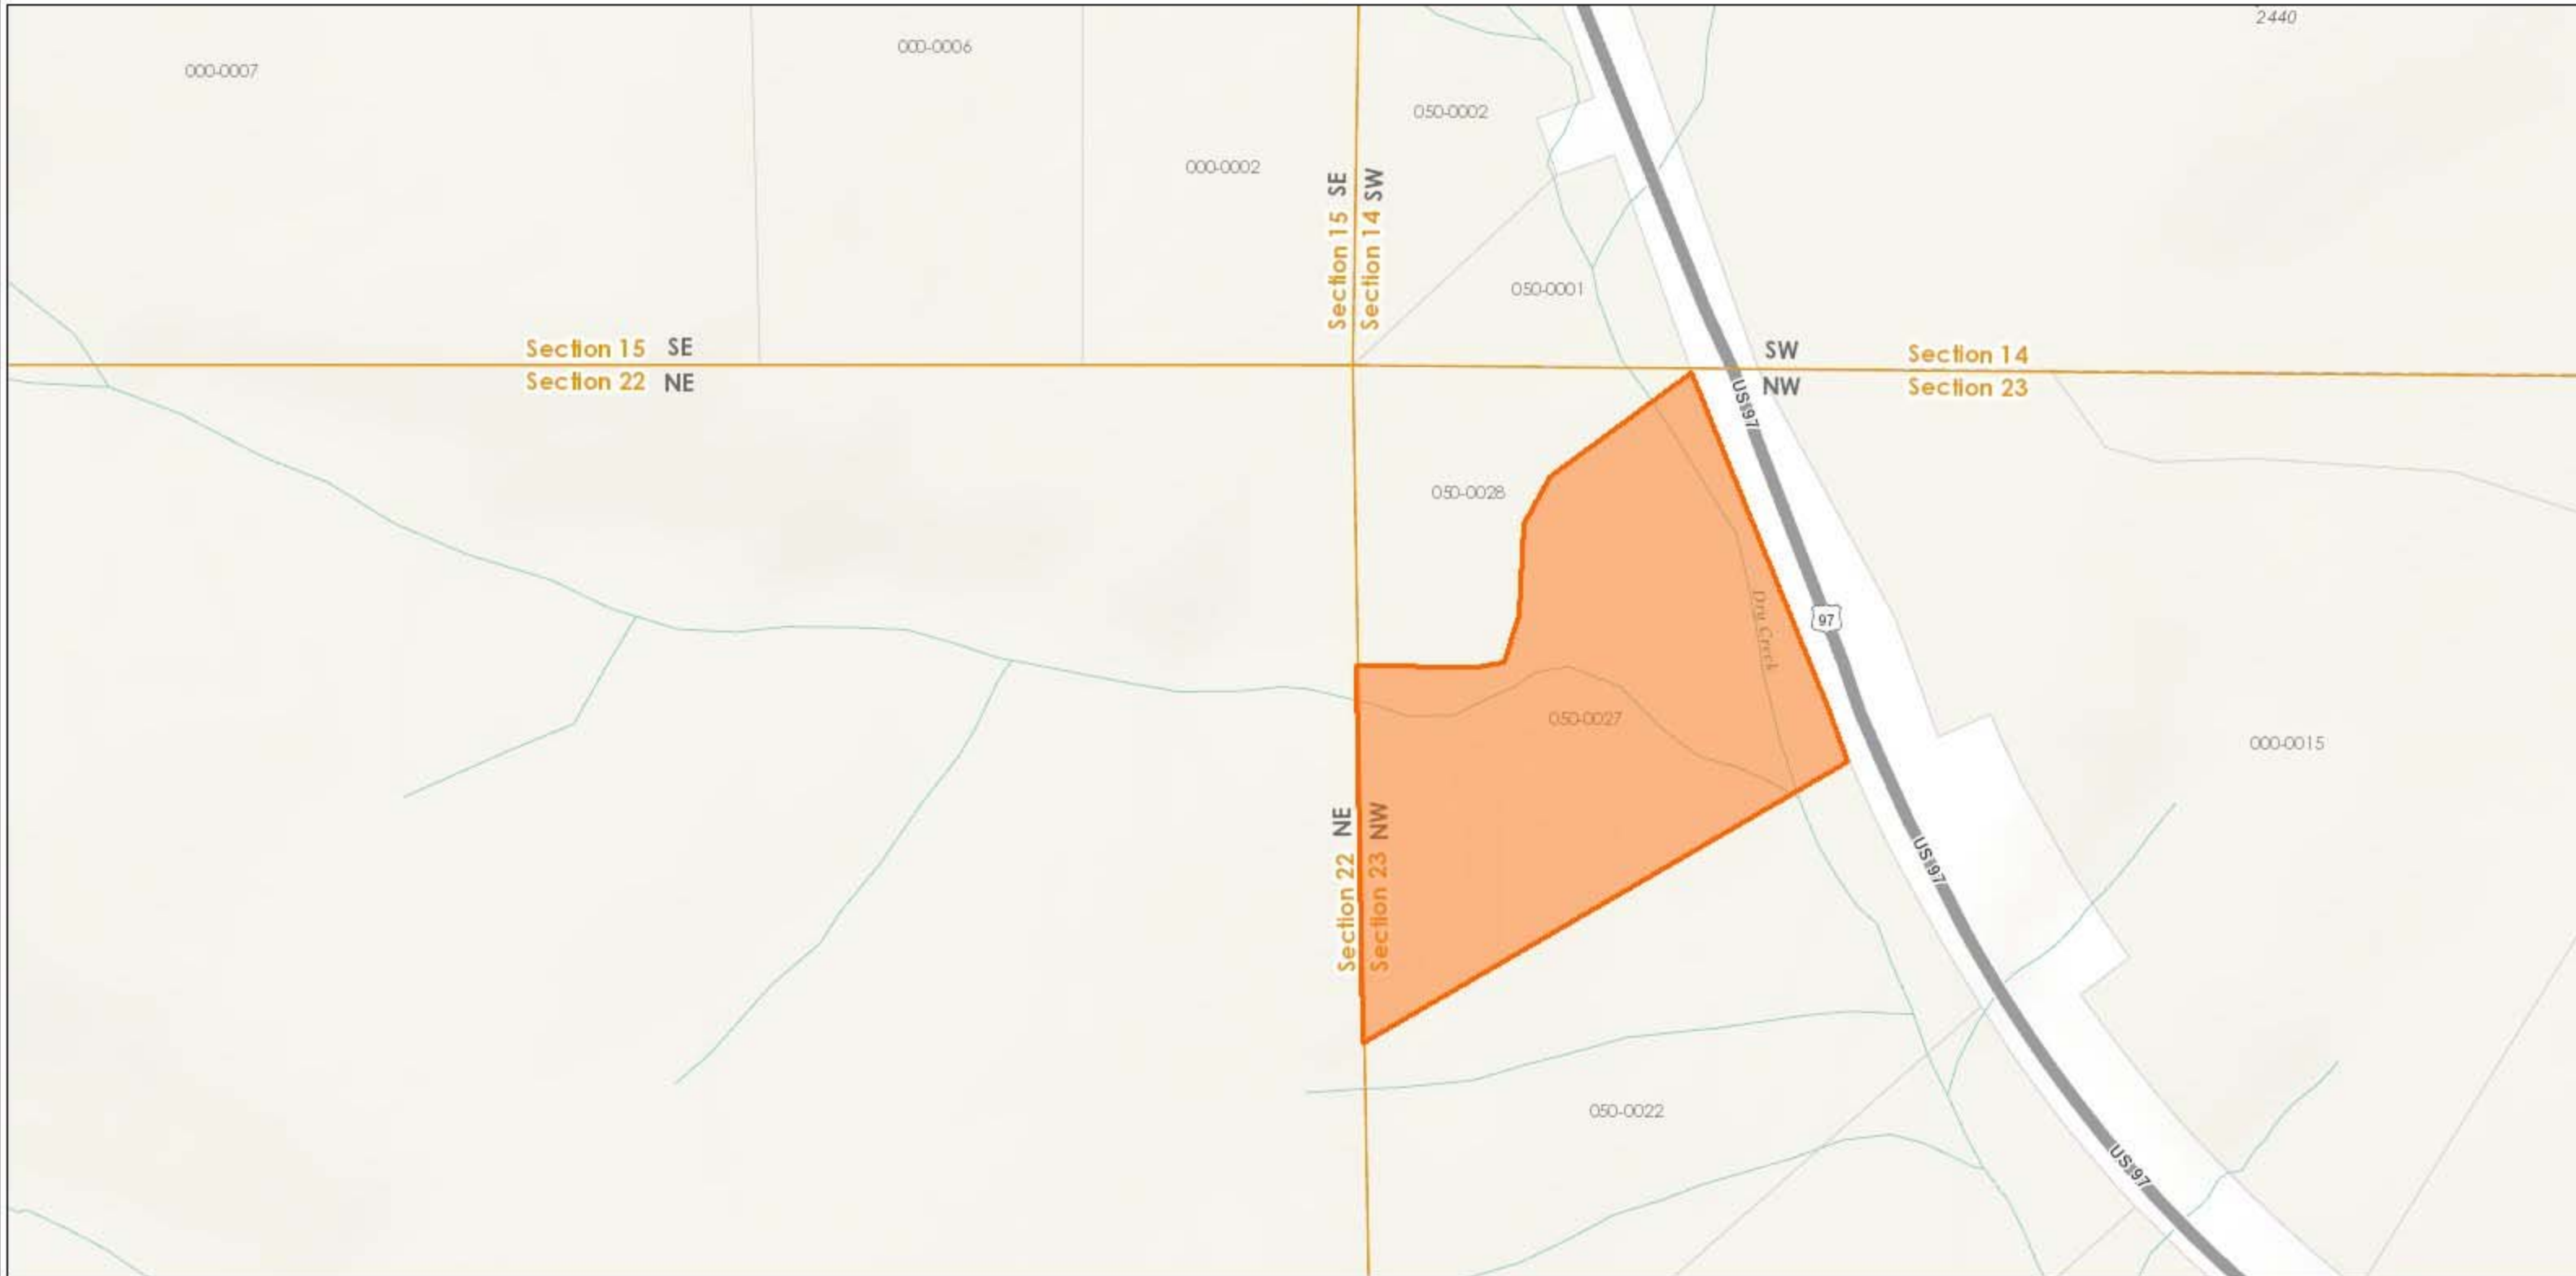

# Zellmer Bridge Site Map

Date: 12/19/2014

*Disclaimer:*  
Kittitas County makes every effort to produce and publish the most current and accurate information possible. No warranties, expressed or implied, are provided for the data, its use, or its interpretation. Kittitas County does not guarantee the accuracy of the material contained herein and is not responsible for any use, misuse or representations by others regarding this information or its derivatives.

1 inch = 376 feet  
Relative Scale 1:4,514